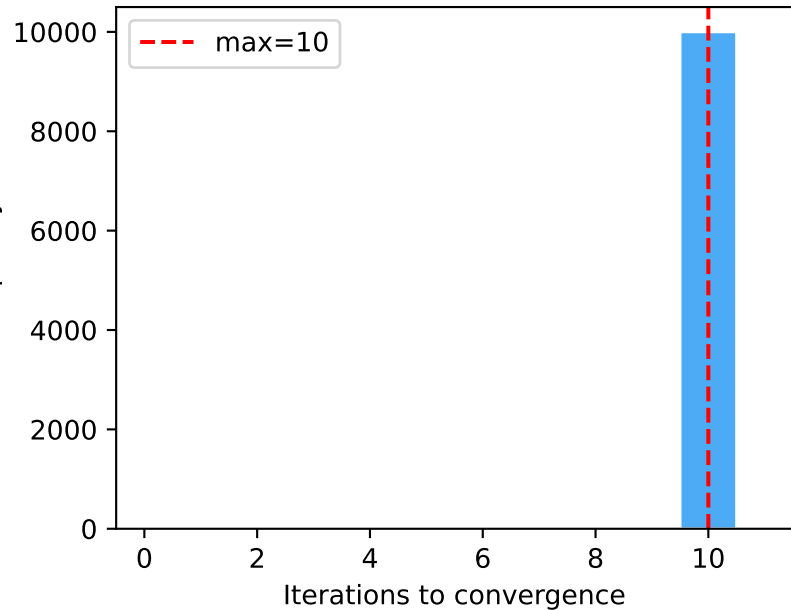

Resonance Field Convergence (1000 ticks × 10 repeats)

LITE tier

PRO tier

MAX tier