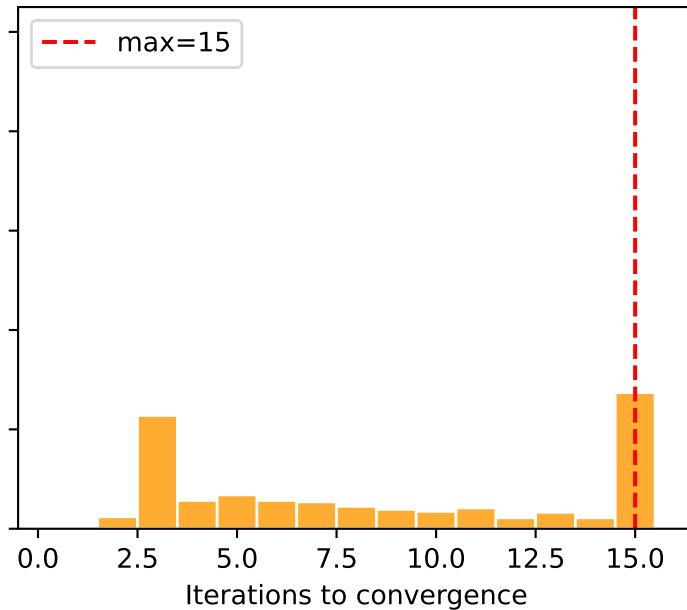

Resonance Field Convergence (1000 ticks × 10 repeats)

LITE tier

PRO tier

MAX tier