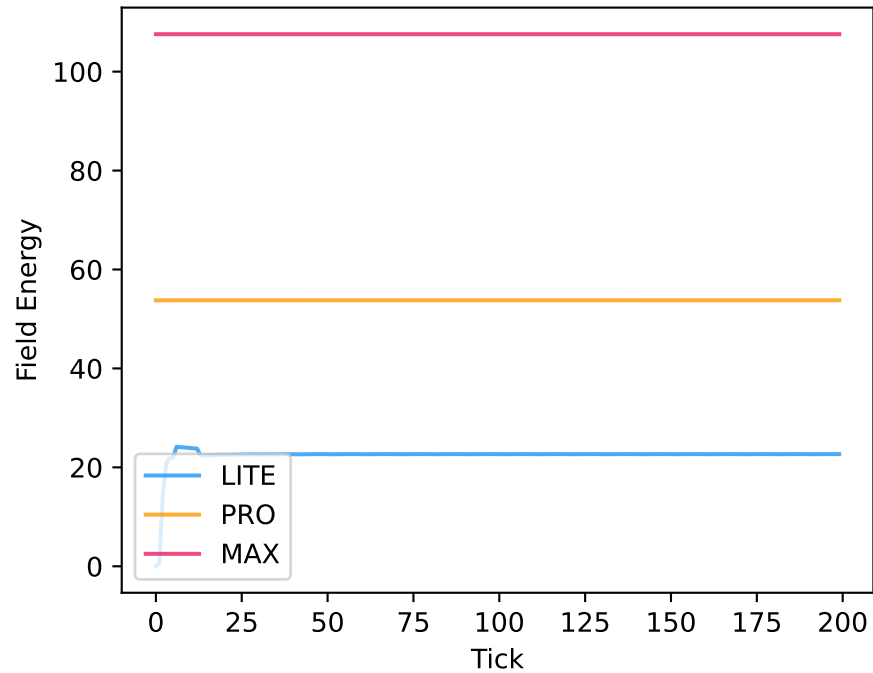

Per-tick Latency

Energy Trajectory (first 200 ticks)

Synchronization (first 200 ticks)