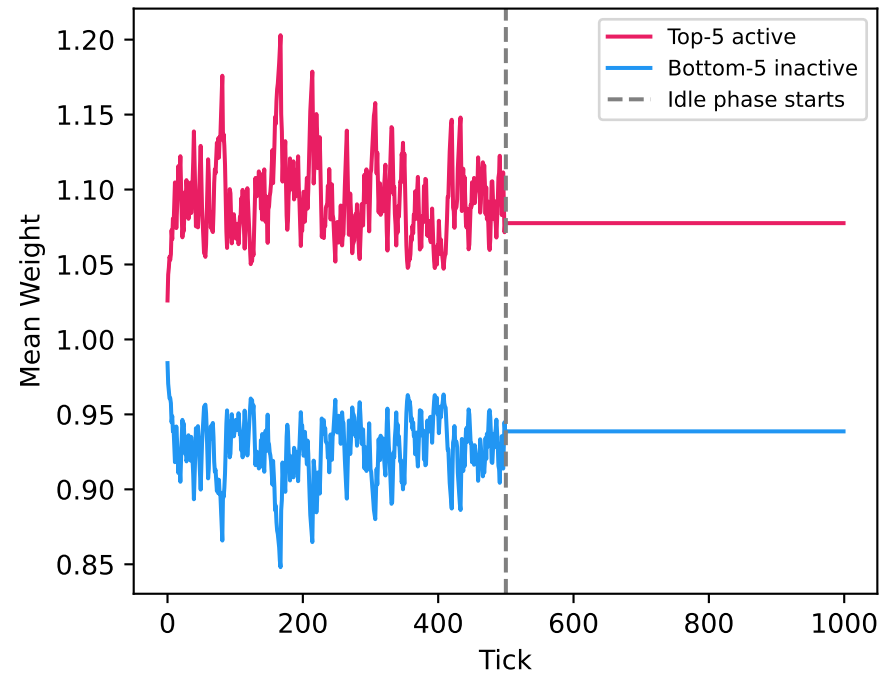

Channel Weight Evolution (LTP vs LTD)

Homeostatic Budget Conservation

LTP vs LTD After 1000 Ticks